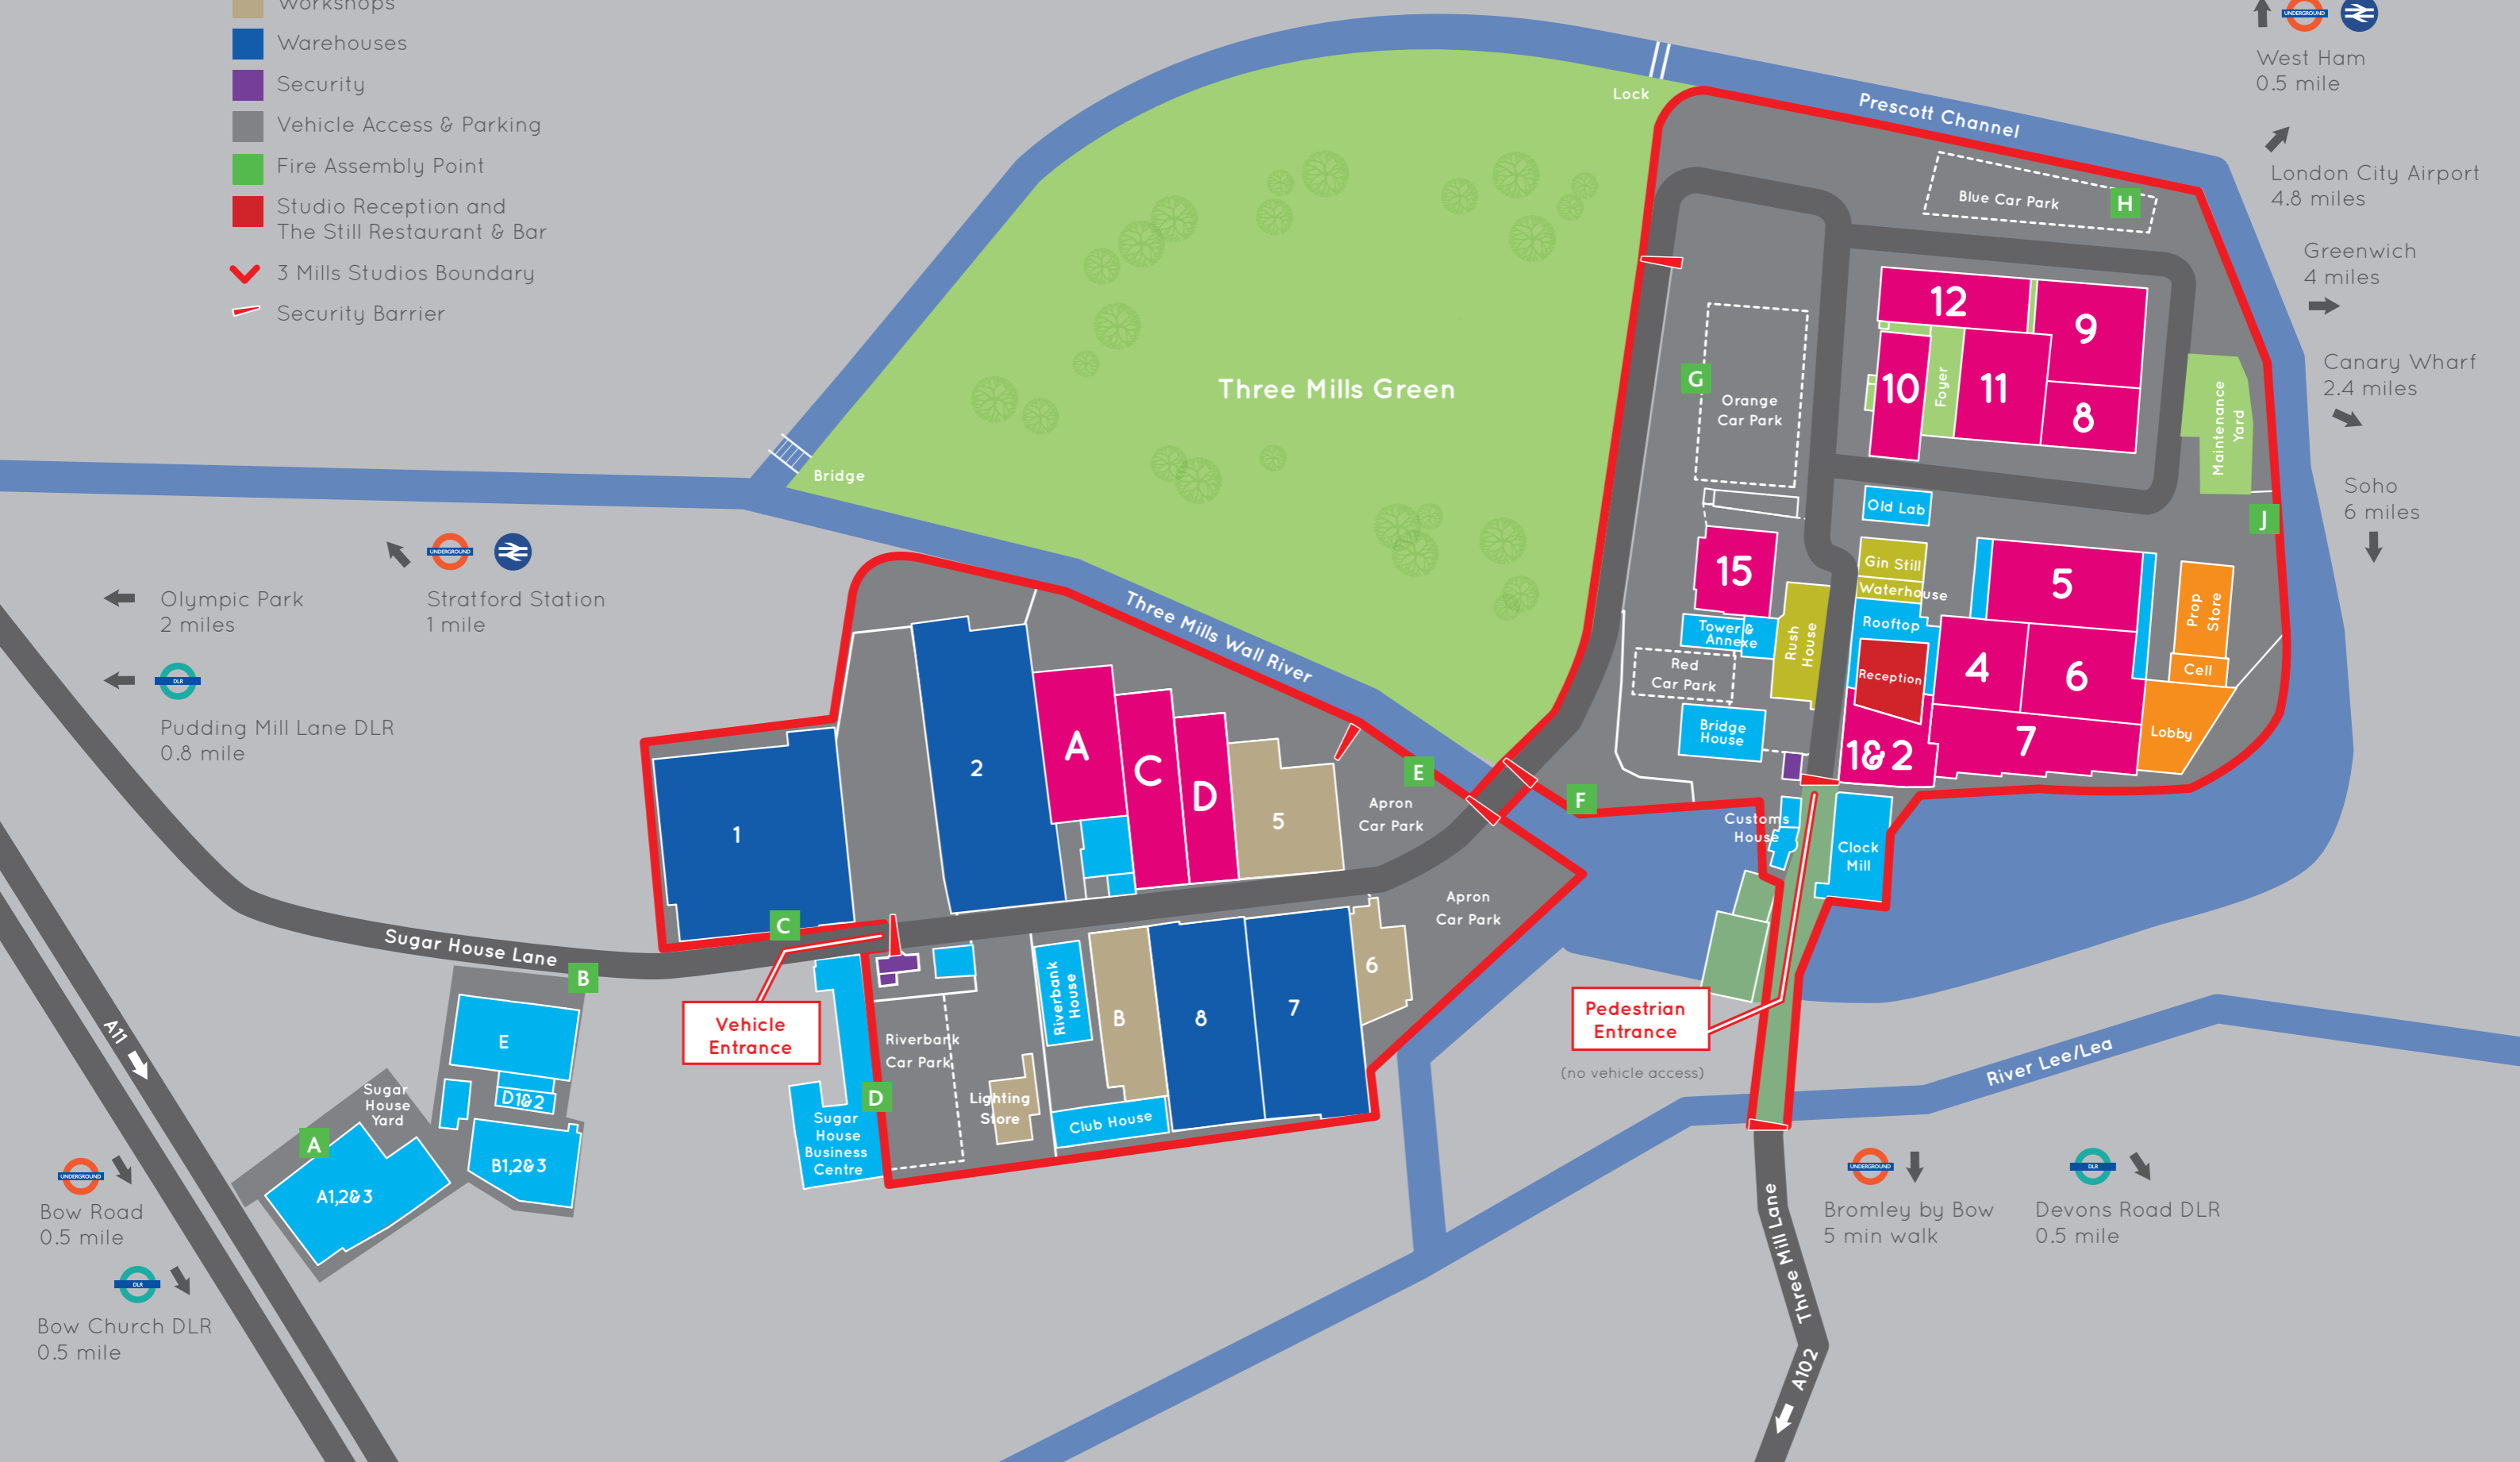

Canary Wharf  
2.4 miles

Soho  
6 miles

### Key

- Stages
- Rehearsal Rooms
- Production Offices
- Prop Stores
- Workshops
- Warehouses
- Security
- Vehicle Access & Parking
- Fire Assembly Point
- Studio Reception and The Still Restaurant & Bar
- 3 Mills Studios Boundary
- Security Barrier

Olympic Park  
2 miles

Stratford Station  
1 mile

Pudding Mill Lane DLR  
0.8 mile

Bow Road  
0.5 mile

Bow Church DLR  
0.5 mile

Pedestrian Entrance  
(no vehicle access)

Bromley by Bow  
5 min walk

Devons Road DLR  
0.5 mile